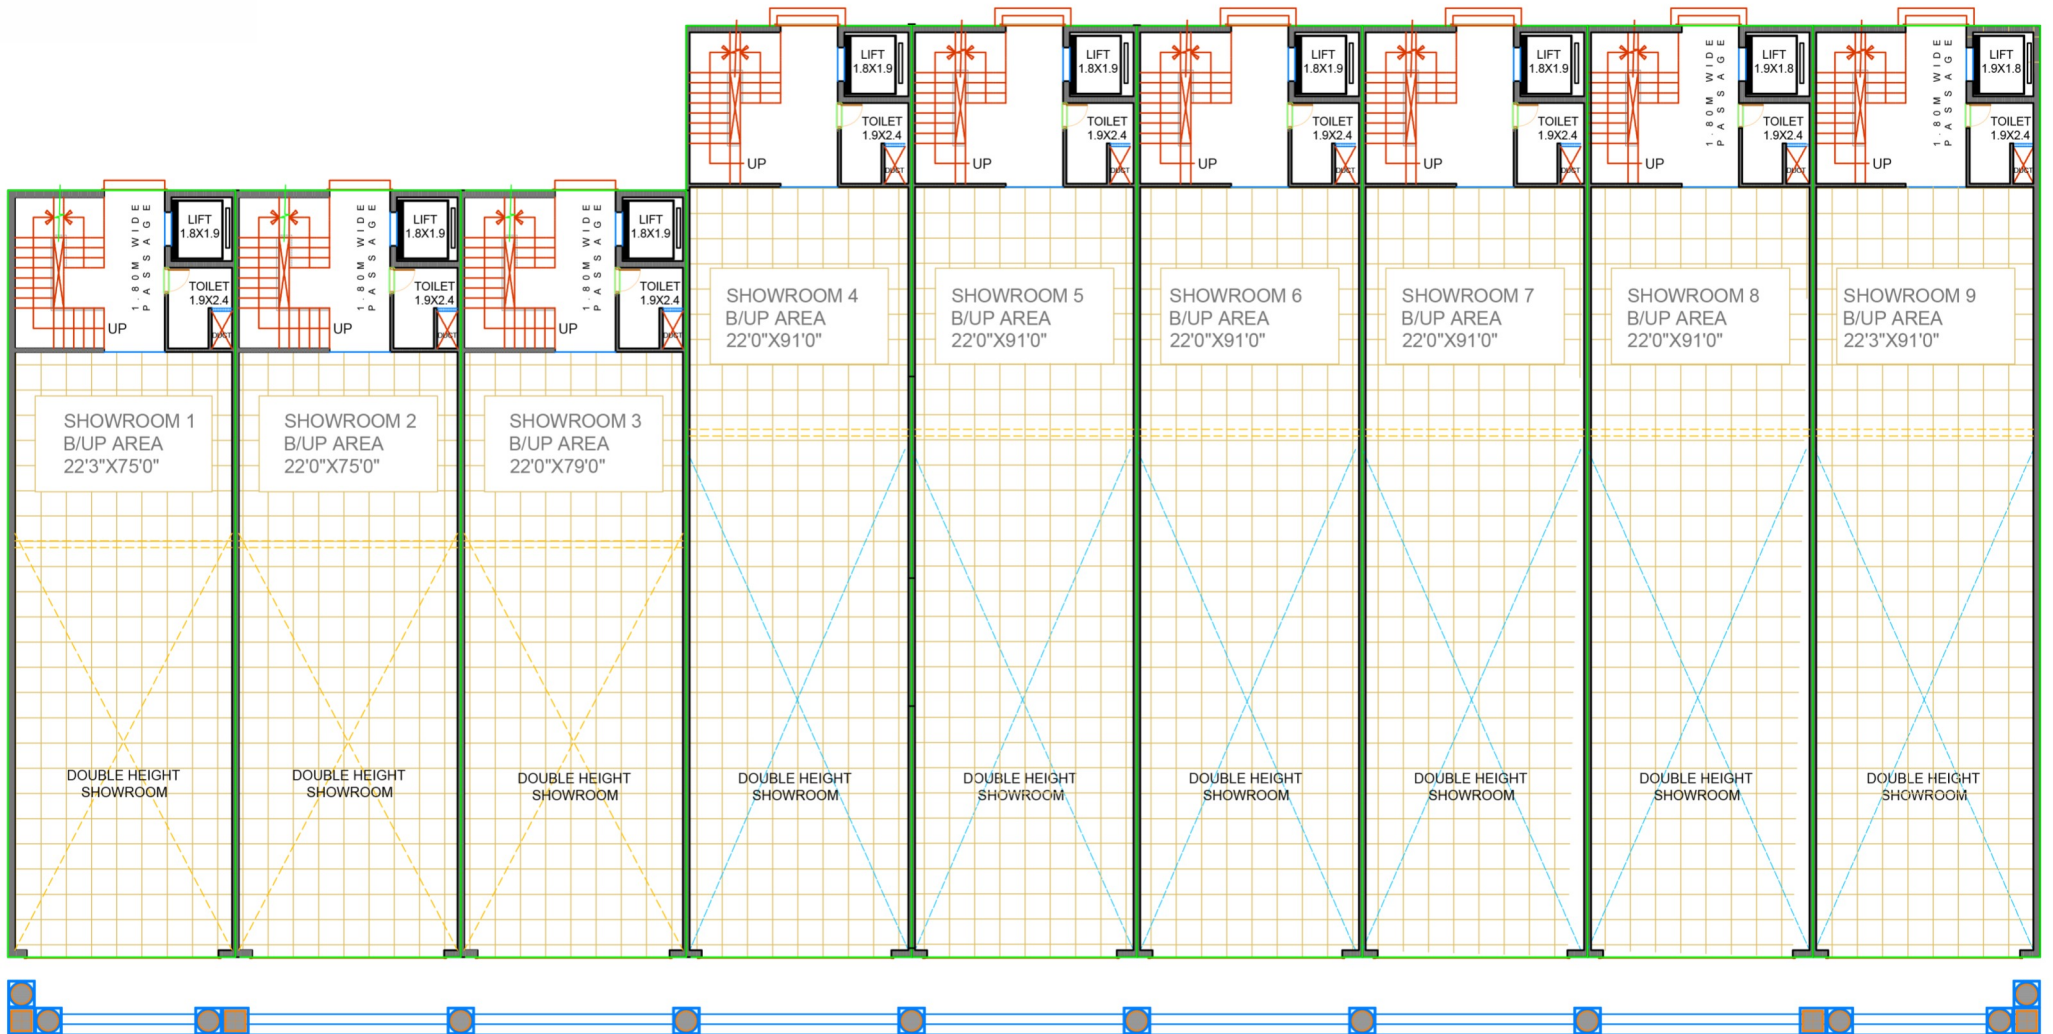

MEZZANINE FLOOR PLAN

GROUND FLOOR PLAN

PROJECT :- COMMERCIAL COMPLEX
DEVELOPER:- SATGURU DEVELOPERS

AR. SANJAY RITU SHRIVASTAVA

ARCHITECT.. INTERIOR DESIGN .. PLANNERS